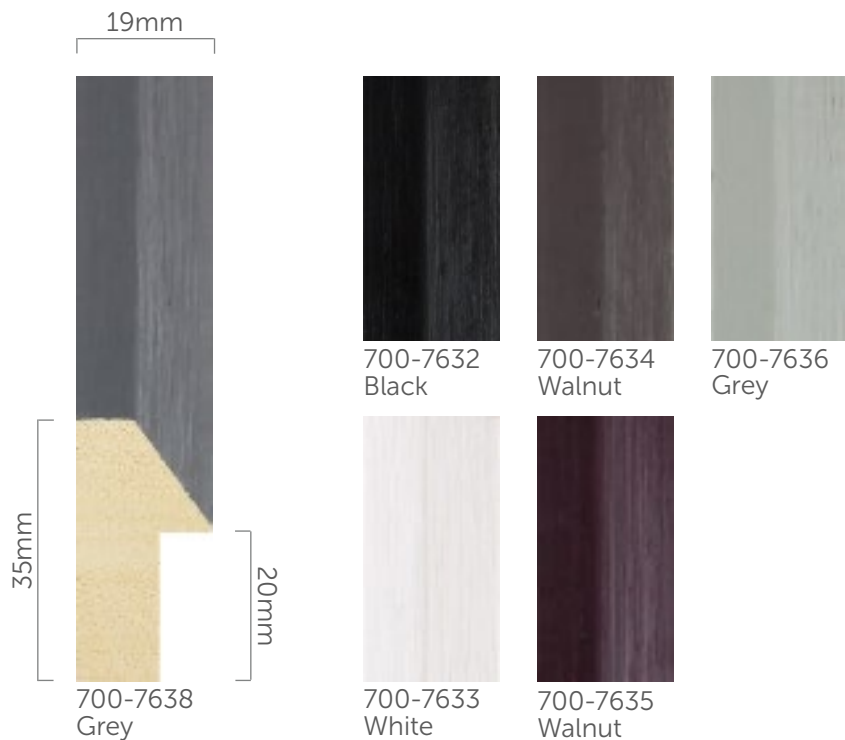

Tribeca

Mainline Mouldings Ltd.
83 Langar Industrial Estate, Harby Road, Langar,
Nottingham, NG13 9HY
t: 01949 861000
w: mainlinemouldings.com
e: sales@mainlinemouldings.com

Wood Tones

Introduced: April 2015

Box

100.0m

Pack

12.0m

Length

2.9m

Box and Pack quantities may vary