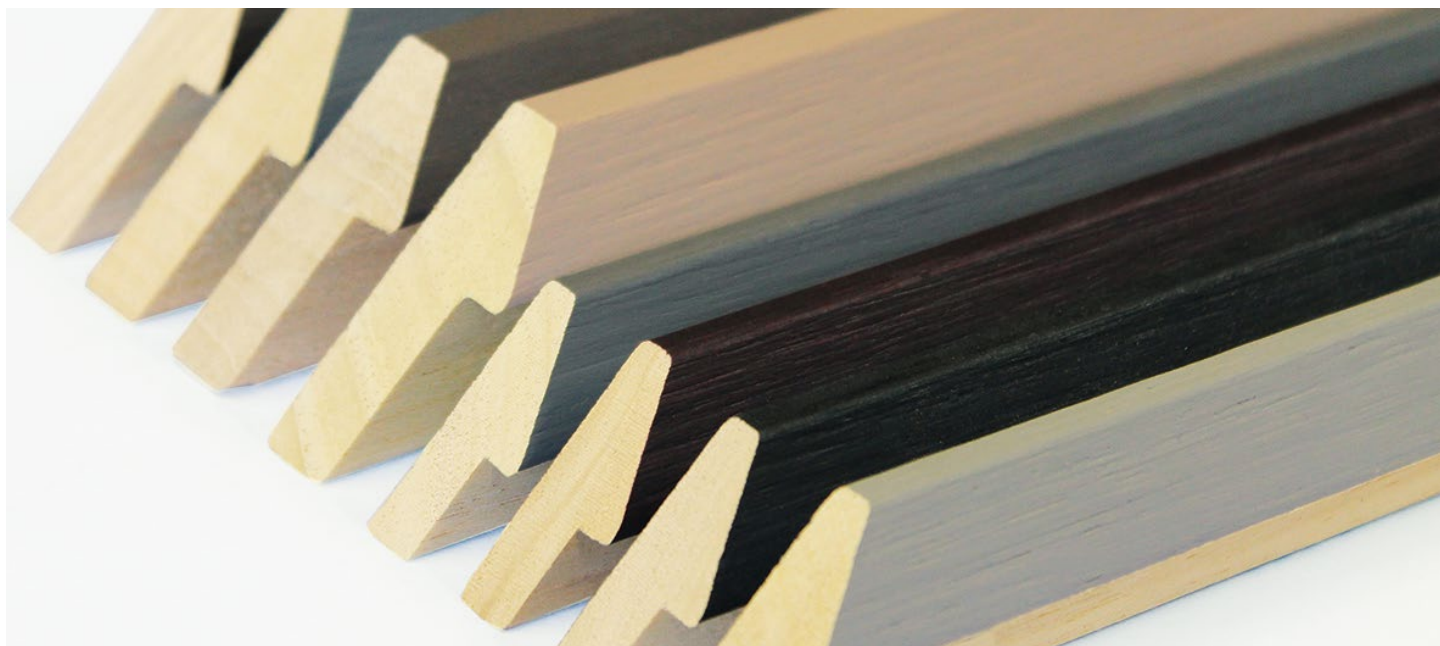

Tribeca

Our Tribeca range is available in seven of the best matt painted wood grain colours for 2015. They're ideal as frames on their own or use them as spacers to create deep boxes. Choose from 14mm and 19mm profiles.