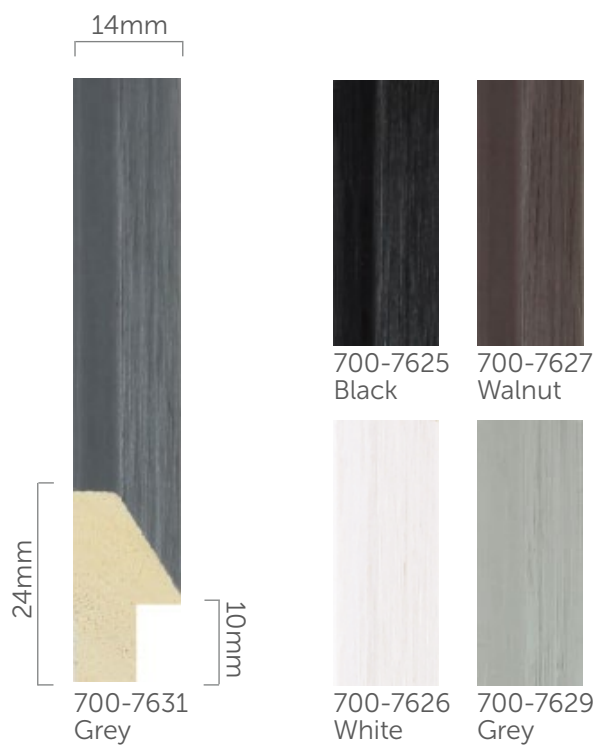

Box

120.0m

Pack

18.0m

Length

2.9m

Box and Pack quantities may vary

For colour critical applications please order moulding samples from our website. The colours on your screen and printed out by your own printer may not be accurate because of the limitations of colour reproduction technology.

mainline
picture framing supplies