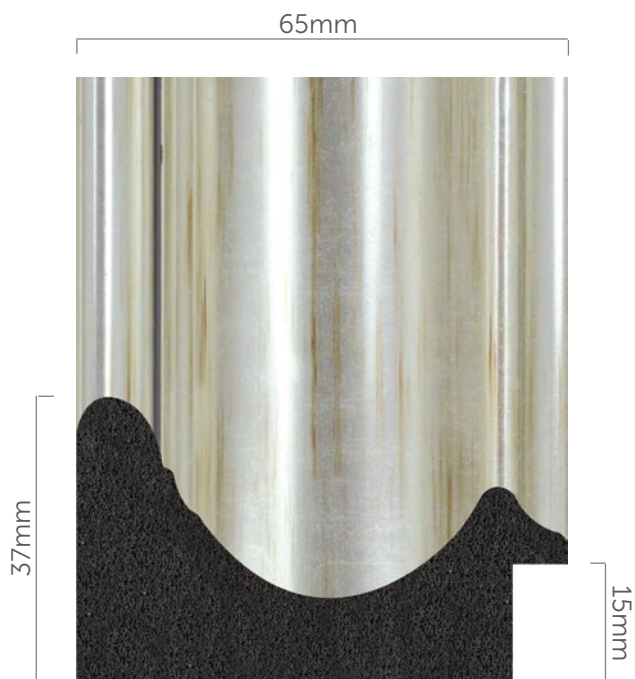

POL-2280 | Silver

POL-2281 | Gunmetal (Gloss)

POL-2282 | Walnut

POL-2283 | Champagne Silver

Introduced: September 2009
Updated: October 2018

Mainline Mouldings Ltd.
83 Langar Industrial Estate, Harby Road, Langar,
Nottingham, NG13 9HY
t: 01949 861000
w: mainlinemouldings.com
e: sales@mainlinemouldings.com

POL-2284 | Gunmetal

POL-2286 | Walnut

Box	46.4m	Pack	17.4m	Length	2.9m
-----	-------	------	-------	--------	------

Box and Pack quantities may vary

POL-2160 | Silver

Box	23.2m	Pack	8.7m	Length	2.9m
-----	-------	------	------	--------	------