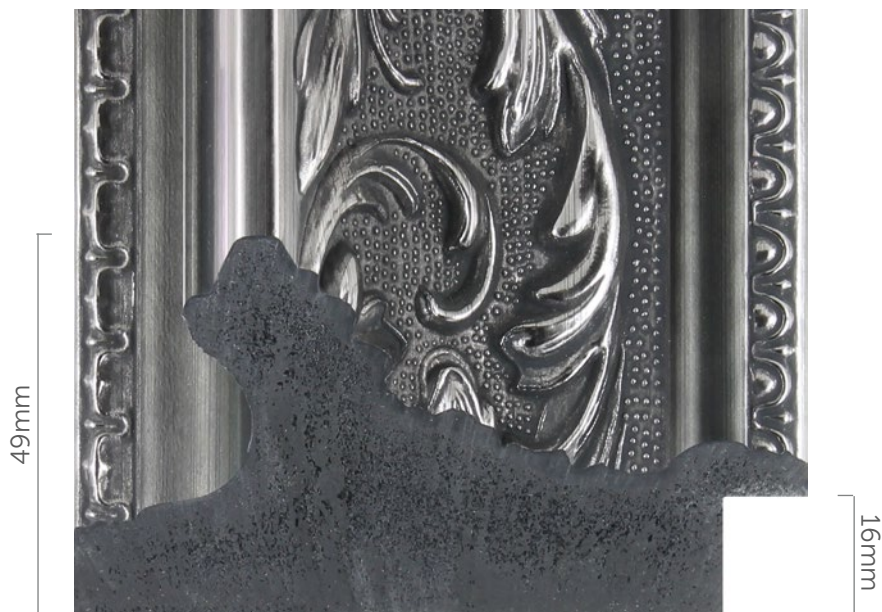

# Verona

Our lavish Verona range makes sumptuous and statuesque frames adding the 'wow' factor to many forms of art, from bold abstracts to more conservative and delicate styles. They'll make sublime mirror frames too!

## Polcore Gallery

Introduced: September 2009

Updated: June 2015

97mm

POL-4876 | Gunmetal

POL-4875 | Black

POL-4874 | Silver

POL-4445 | Silver