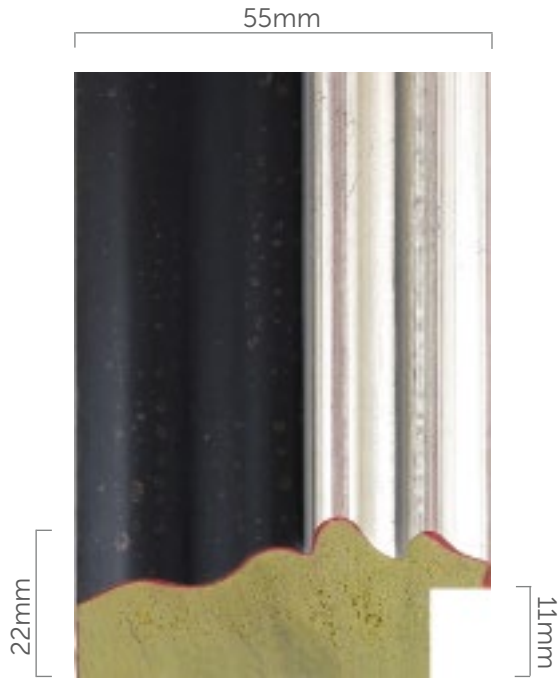

Box 34.8m

Pack 14.5m

Length 2.9m

Box and Pack quantities may vary

Polcore Gallery

Introduced: February 2014
Updated: November 2019

POL-4966 | Black

POL-4967 | Black

POL-4965 | White

POL-4968 | Grey

POL-4969 | Grey

POL-4970 | White

POL-4971 | Silver

Box 63.8m

Pack 23.2m

Length 2.9m