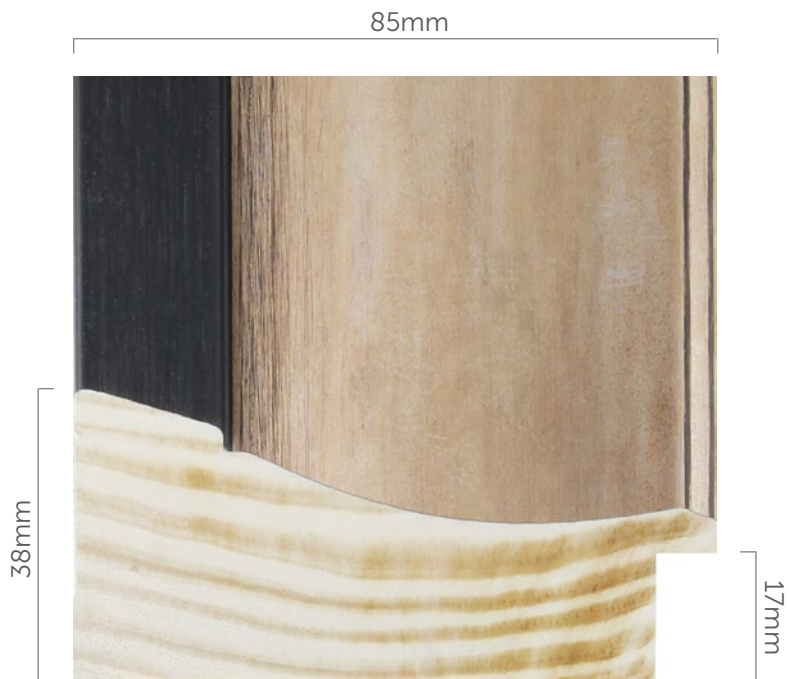

Washington

Wood

Gallery

Introduced: May 2017

Mainline Mouldings Ltd.

83 Langar Industrial Estate, Harby Road, Langar,
Nottingham, NG13 9HY

t: 01949 861000

w: mainlinemouldings.com

f: 01949 861300

e: sales@mainlinemouldings.com

011-9224 | Bronze